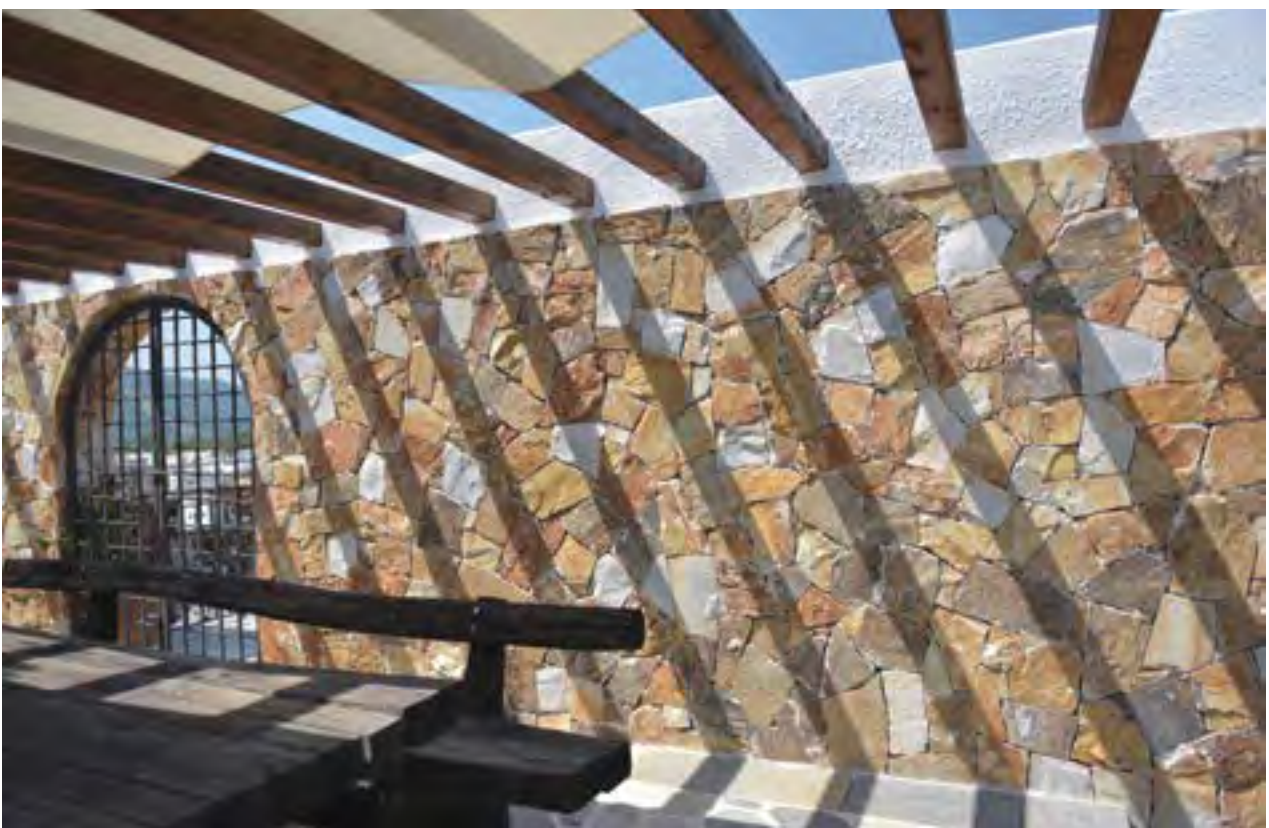

1.1 Rock Face Evenos Black limestone marble

Pallet 20m² +/-1400kg

1.2 Corner Rock Face Evenos Black

Pallet 30lm +/-800kg

Corner Rock Face Evenos Black

Rock Face Evenos Black

Corner Rock Face Pepem

2.1 Rock Face Pepem marble